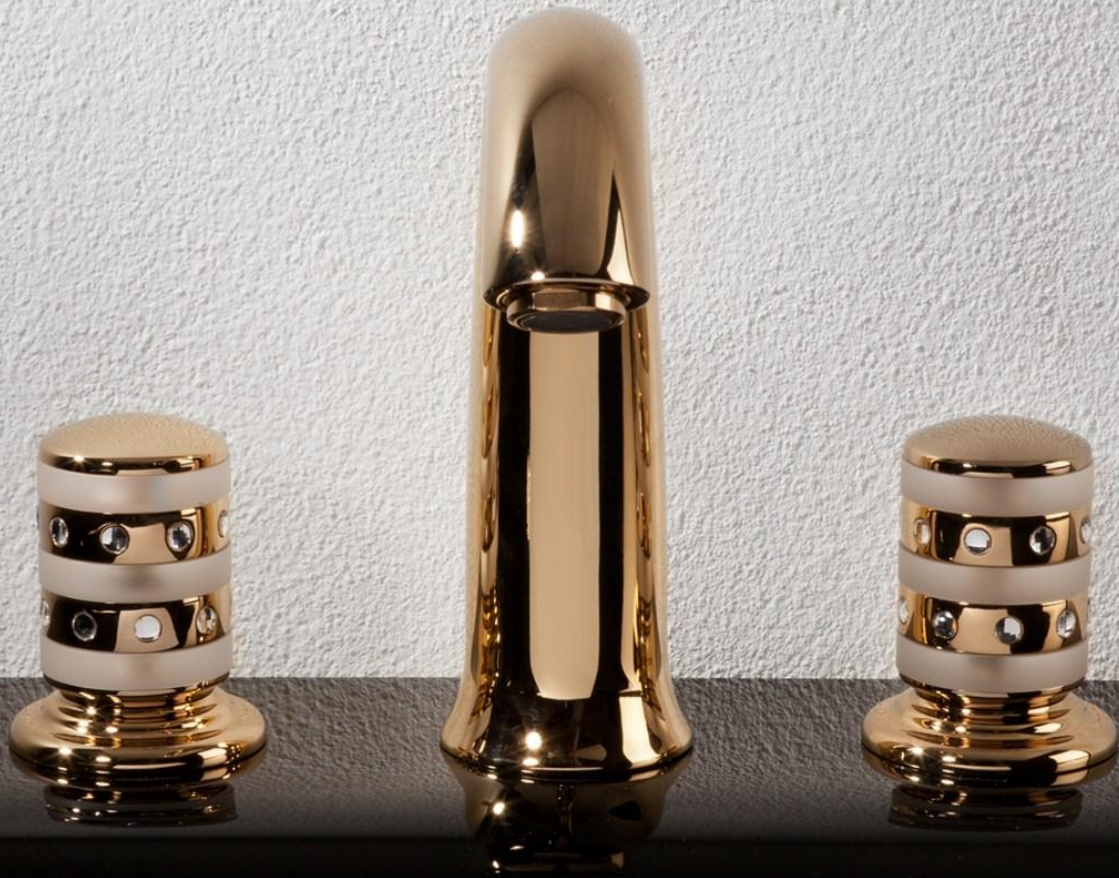

Luxury Bathroom Proposals

TENTATIVE PRICES FOR PACKAGES

	Main Items	Accessories	Additional Items
Package 1	Rs. 10,68,860 (WC, Bidet, Wash Basin, Basin Mixer, Shower, Therm. Shower Mixer & Diverter, Hand Shower Set, Health Faucet, 4 Body Jets, Angle Valve, Wall Union, Concealed Cistern & Plate)	Rs. 2,06,250 (Tumbler Holder, Soap Dish, Paper Holder, Towel Ring, Robe Hook)	Rs. 1,92,188 (Mirror with TV) Rs. 1,07,625 (Steam Panel) Rs. 49,969 (Steam Generator)
Package 2	Rs. 10,20,544 (WC, Bidet, Wash Basin, Basin Mixer, Shower, Therm. Shower Mixer & Diverter, Hand Shower Set, Health Faucet, 4 Body Jets, Angle Valve, Wall Union, Concealed Cistern & Plate)	Rs. 95,095 (Tumbler Holder, Soap Dish, Paper Holder, Towel Ring, Robe Hook)	Rs. 1,92,188 (Mirror with TV)
Package 3	Rs. 7,93,242 (WC, Bidet, Wash Basin, Basin Mixer, Shower, Therm. Shower Mixer & Diverter, Health Faucet, Angle Valve, Concealed Cistern & Plate)		Rs. 1,92,188 (Mirror with TV)
Package 4	Rs. 9,90,712 (WC, Bidet, Wash Basin, Basin Mixer, Shower, Therm. Shower Mixer & Diverter, Health Faucet, Angle Valve, Concealed Cistern & Plate)		Rs. 1,92,188 (Mirror with TV)
Package 5	Rs. 3,64,060 (WC, Wash Basin, Basin Mixer, Shower, Shower Mixer & Diverter, Health Faucet, Angle Valve, Concealed Cistern & Plate)		

OPTION 1

BASIN AREA (Alternate 1)

HATRIA
Dolcevita Basin

BASIN AREA (Alternate 2)

HATRIA
Dolcevita R 75 Basin

**BASIN
FAUCET**

NEWFORM
Art 68105 Deluxe
Prestige, Three
Hole Basin Mixer

MIRROR WITH TV

BRAVAT
Mirror with TV

MIRROR WITH TV

BRAVAT
Mirror with TV

SHOWER AREA

*All Items in Gold Finish

NEWFORM

art. 62556 Complete shower set, with hand shower, in Gold Finish LL. 150 cm flexible, without wall union.

NEWFORM

art. 10888 Universal concealed body

NEWFORM

art. 183 Round adjustable single-jet wall-mounted shower-head in Gold Finish

SHOWER AREA ***All Items in Gold Finish**

- Rain Shower
- Waterfall
- Spray Shower
- Mist
- Bluetooth Music
- Chromatherapy
- Dancing Shower