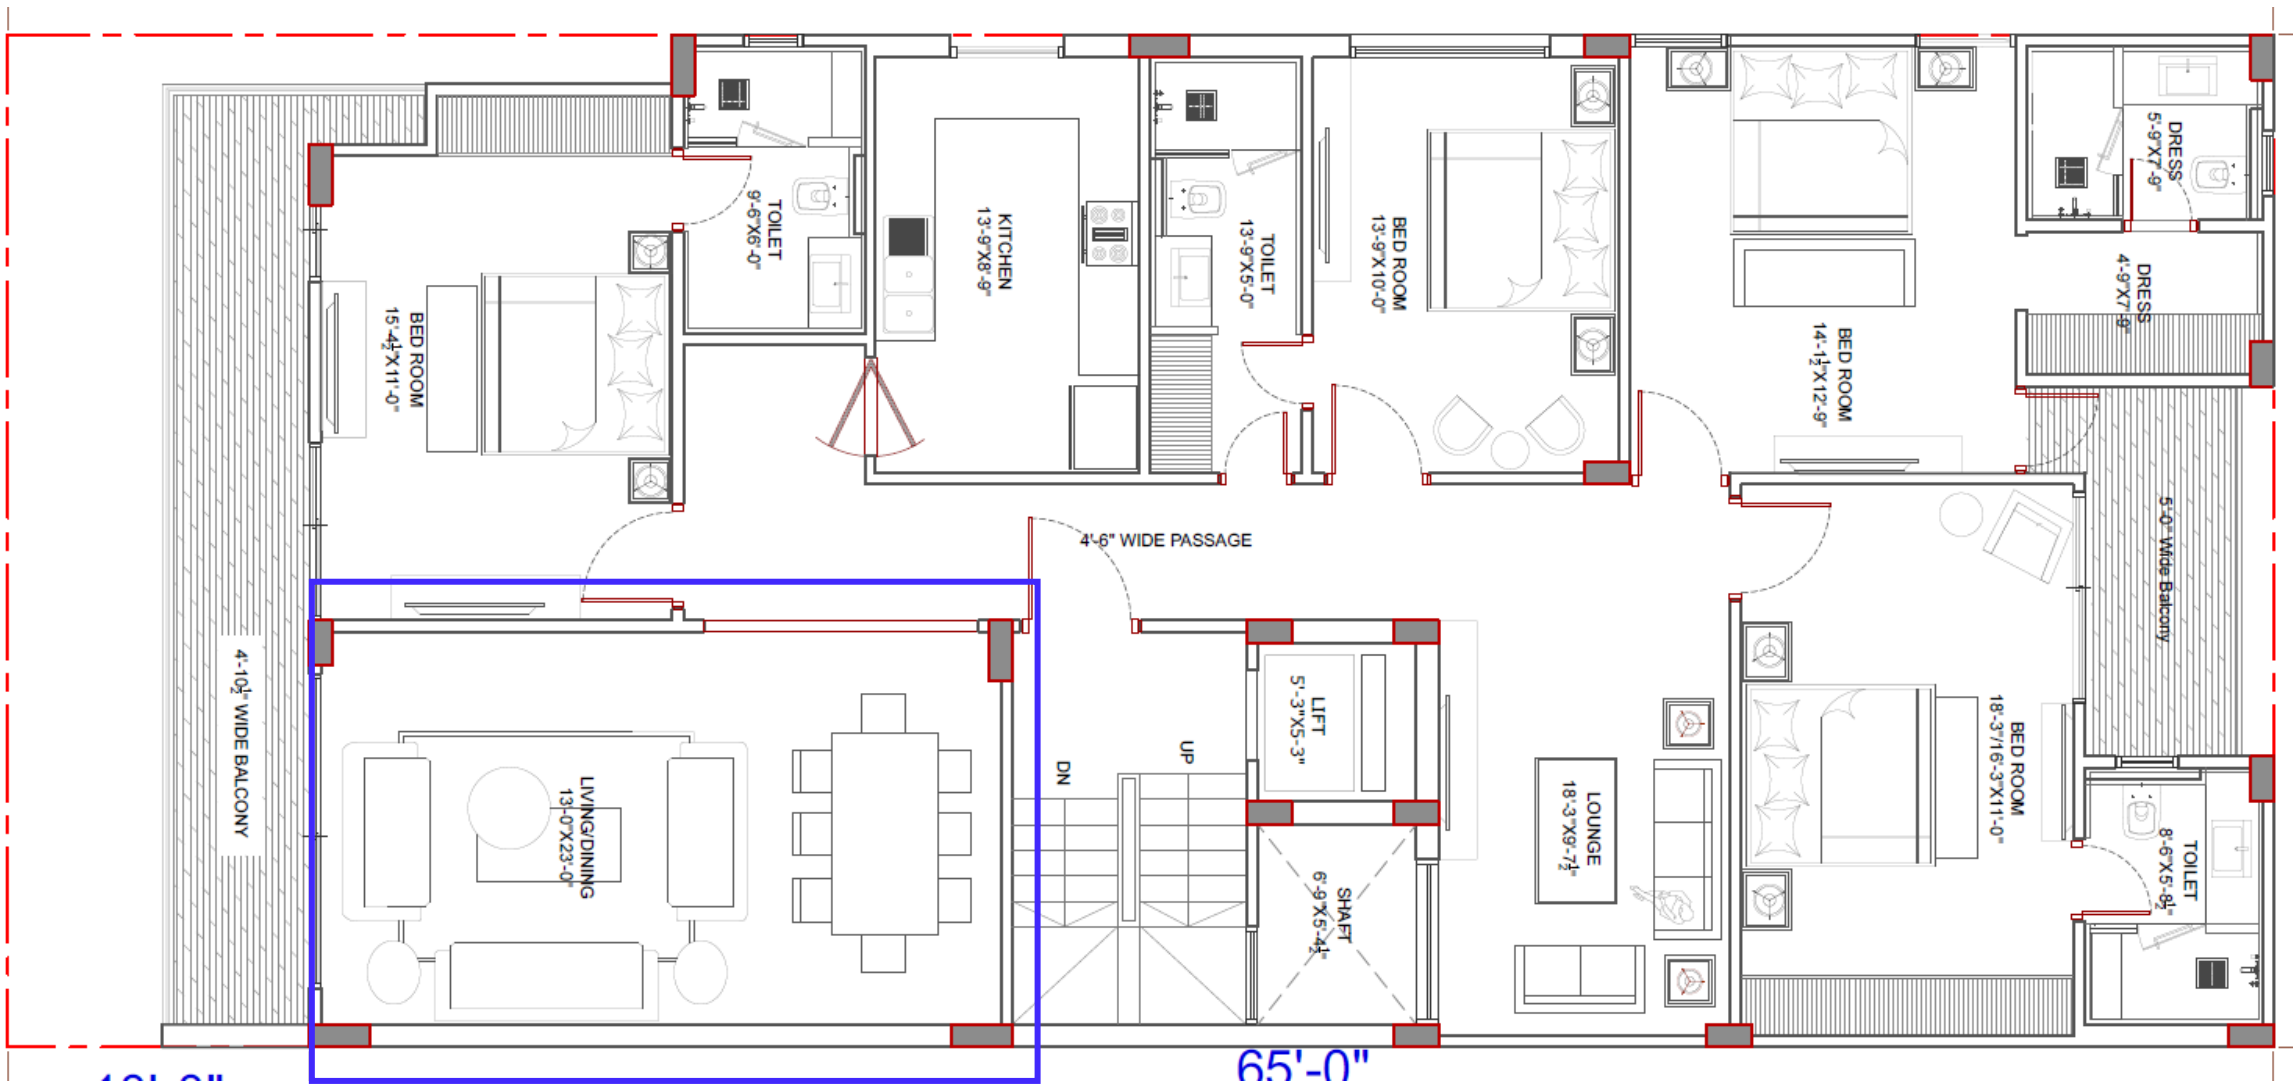

LIVING AND DINING AREA

65'-0"