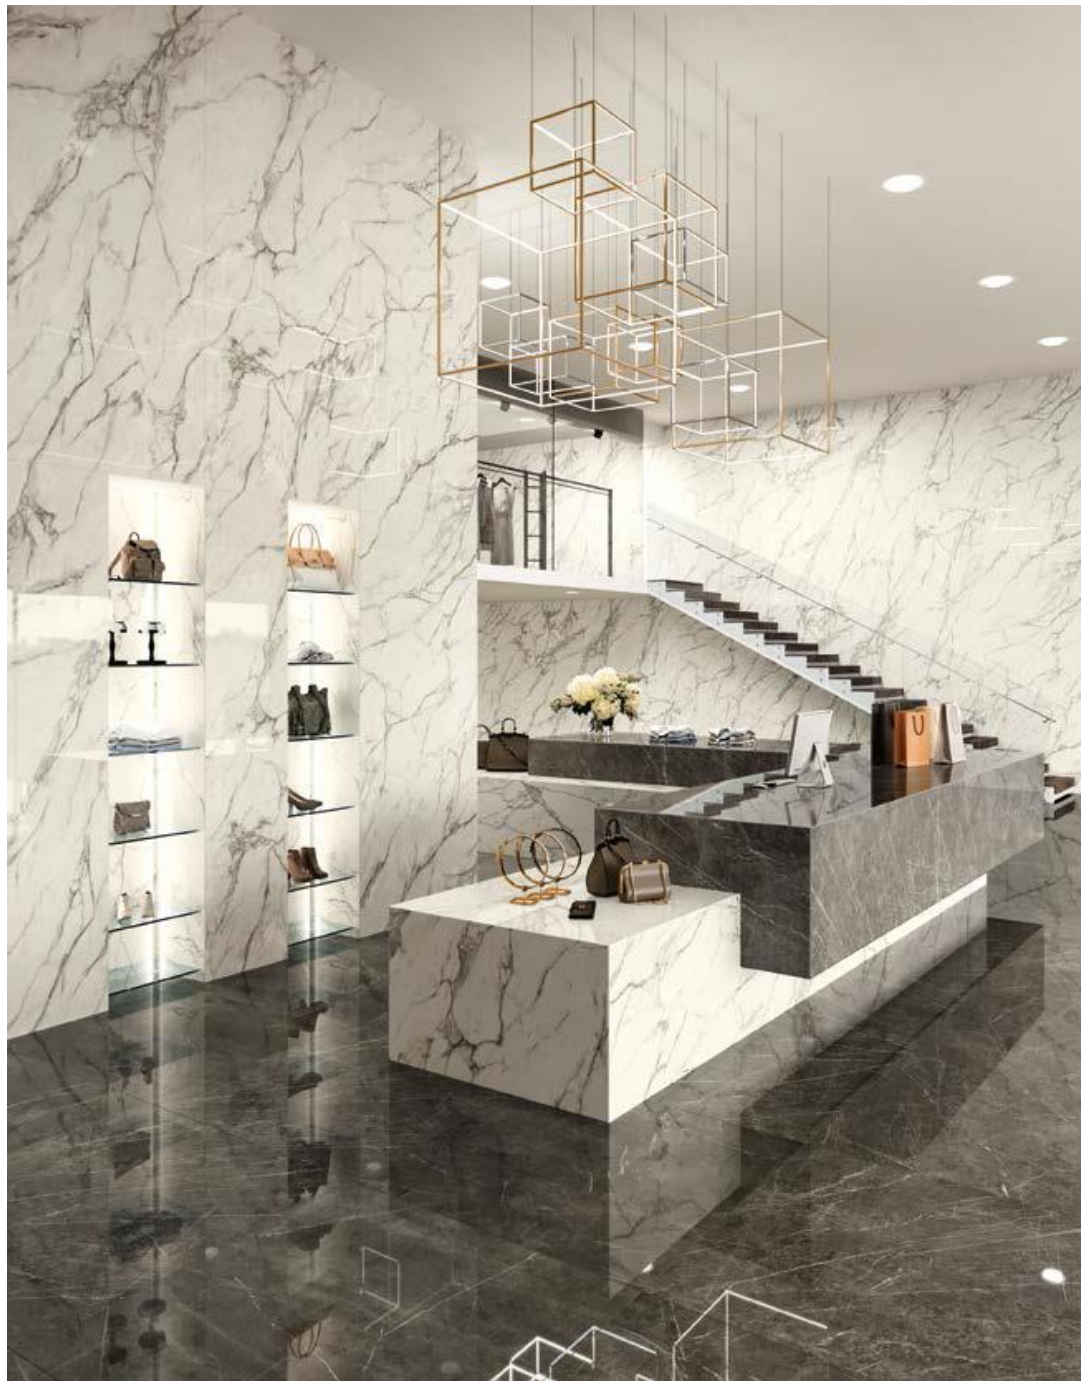

MarvelShine Statuario Supremo

MarvelStone Carrara Pure

LIVING AND DINING AREA

65'-0"

**LIVING
AND
DINING AREA**

Marvel Grey Fleury 75x150 Lappato

Marvel Edge Gris Supreme 75x150 Polished

Marvel Edge Elegant Sable 75x150 Polished