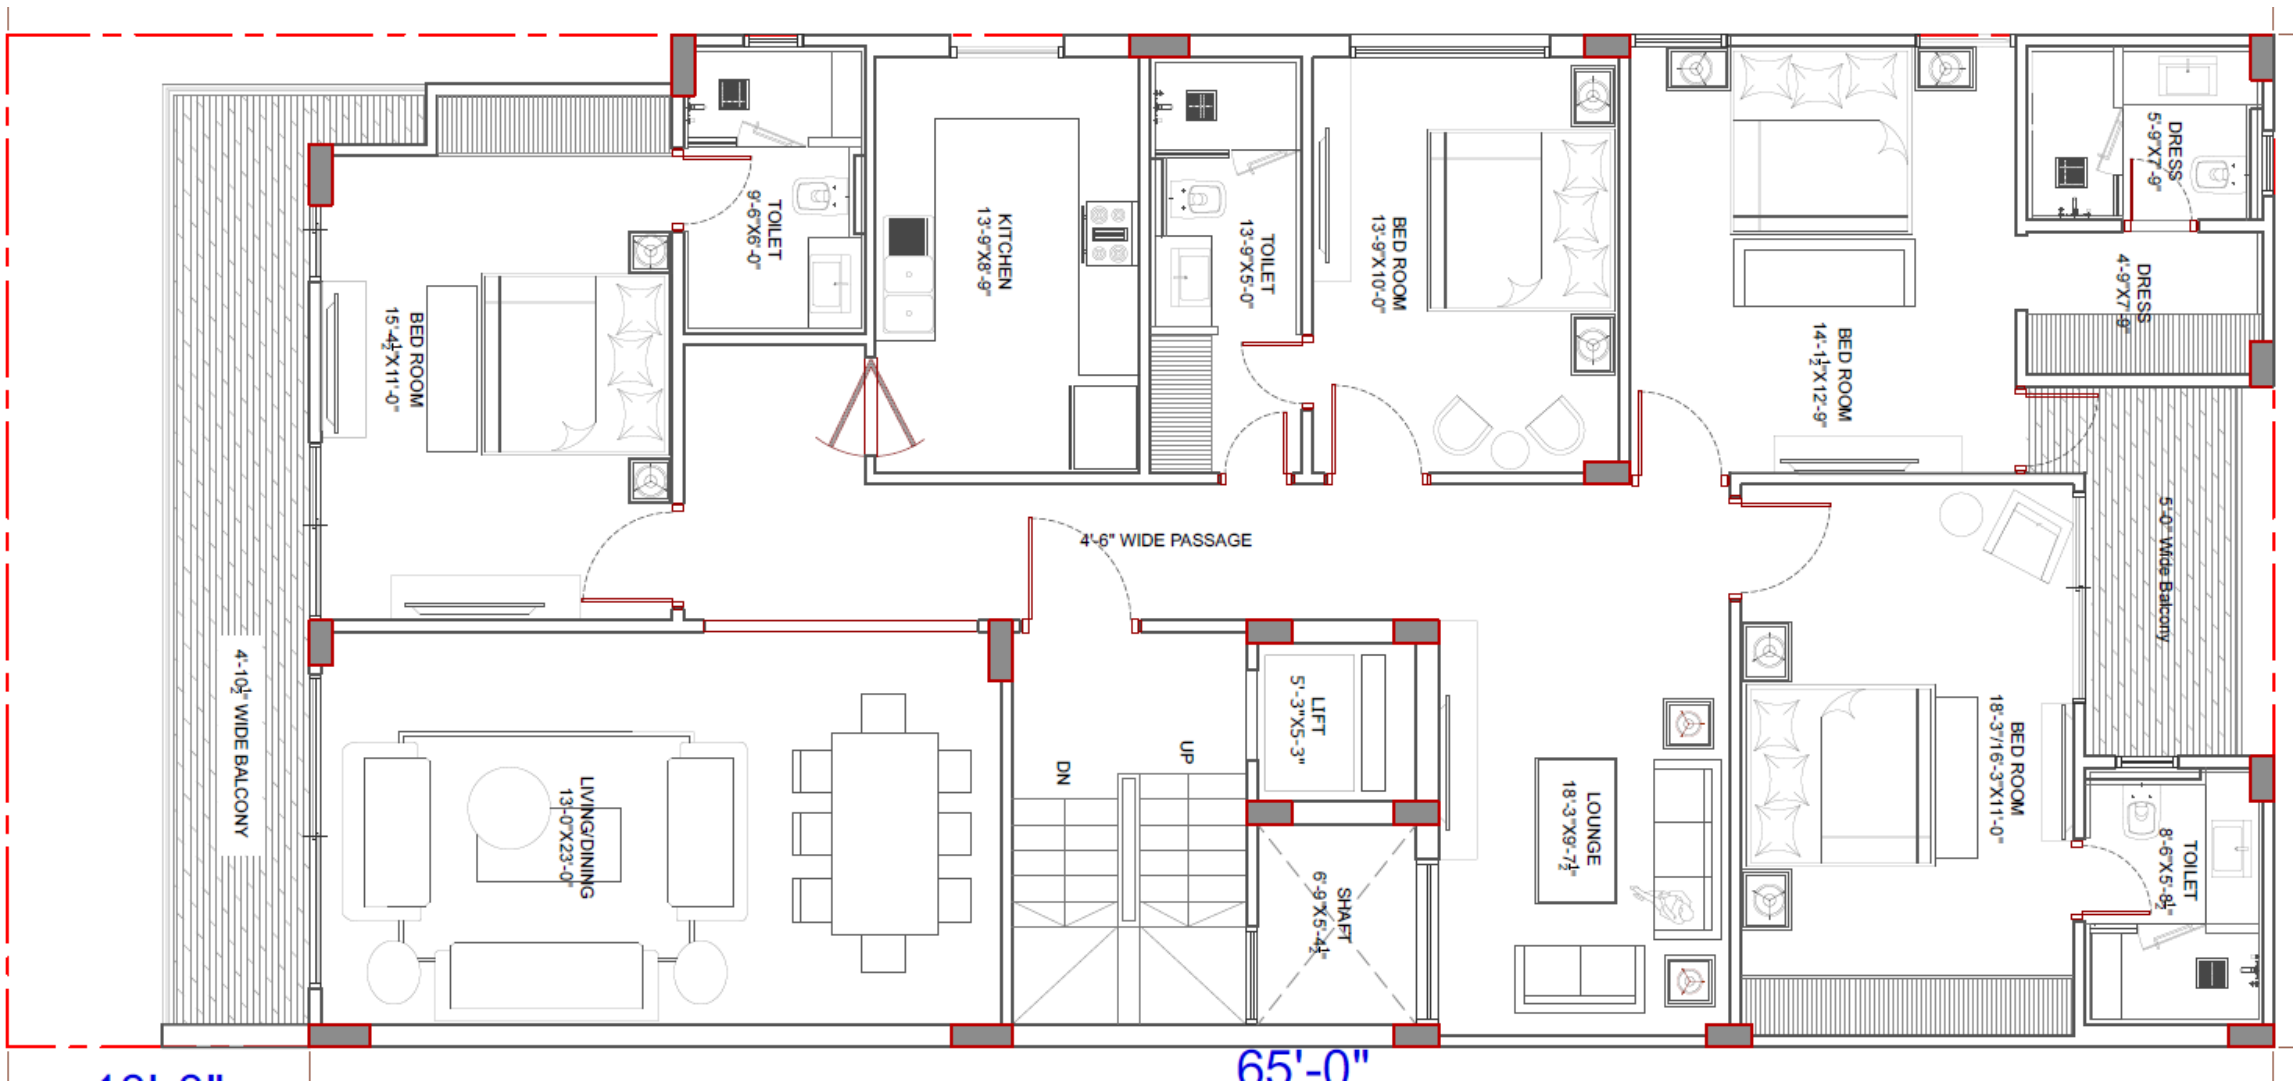

**PRESENTATION
FOR
BUILDER FLOOR PROJECTS
(SAMPLE APARTMENT)**

Date:

TYPICAL FLOOR PLAN

10 1/2'

65'-0"

LIFT LOBBY

**LIFT LOBBY
WALL & FLOOR**

Marvel Calacatta 75x150 Polished

**Single Lever Basin
Mixer**

**Concealed Bath Mixer
Trim Kit**

Spout

**8" Round Overhead Shower
with Arm**

**Wall Hung WC Rimless with
Soft Close Seat Cover
(without Spray Jet)
Size: 520X340X360mm**

Counter Top Basin

**Wall Hung WC Rimless with
Soft Close Seat Cover
(without Spray Jet)
Size: 520X340X360mm**

Counter Top Basin

**Square Handle
Angle Valve**

**Health Faucet With
Tube & Hook**

**Actuator
Flush Plate**

Bottle Trap