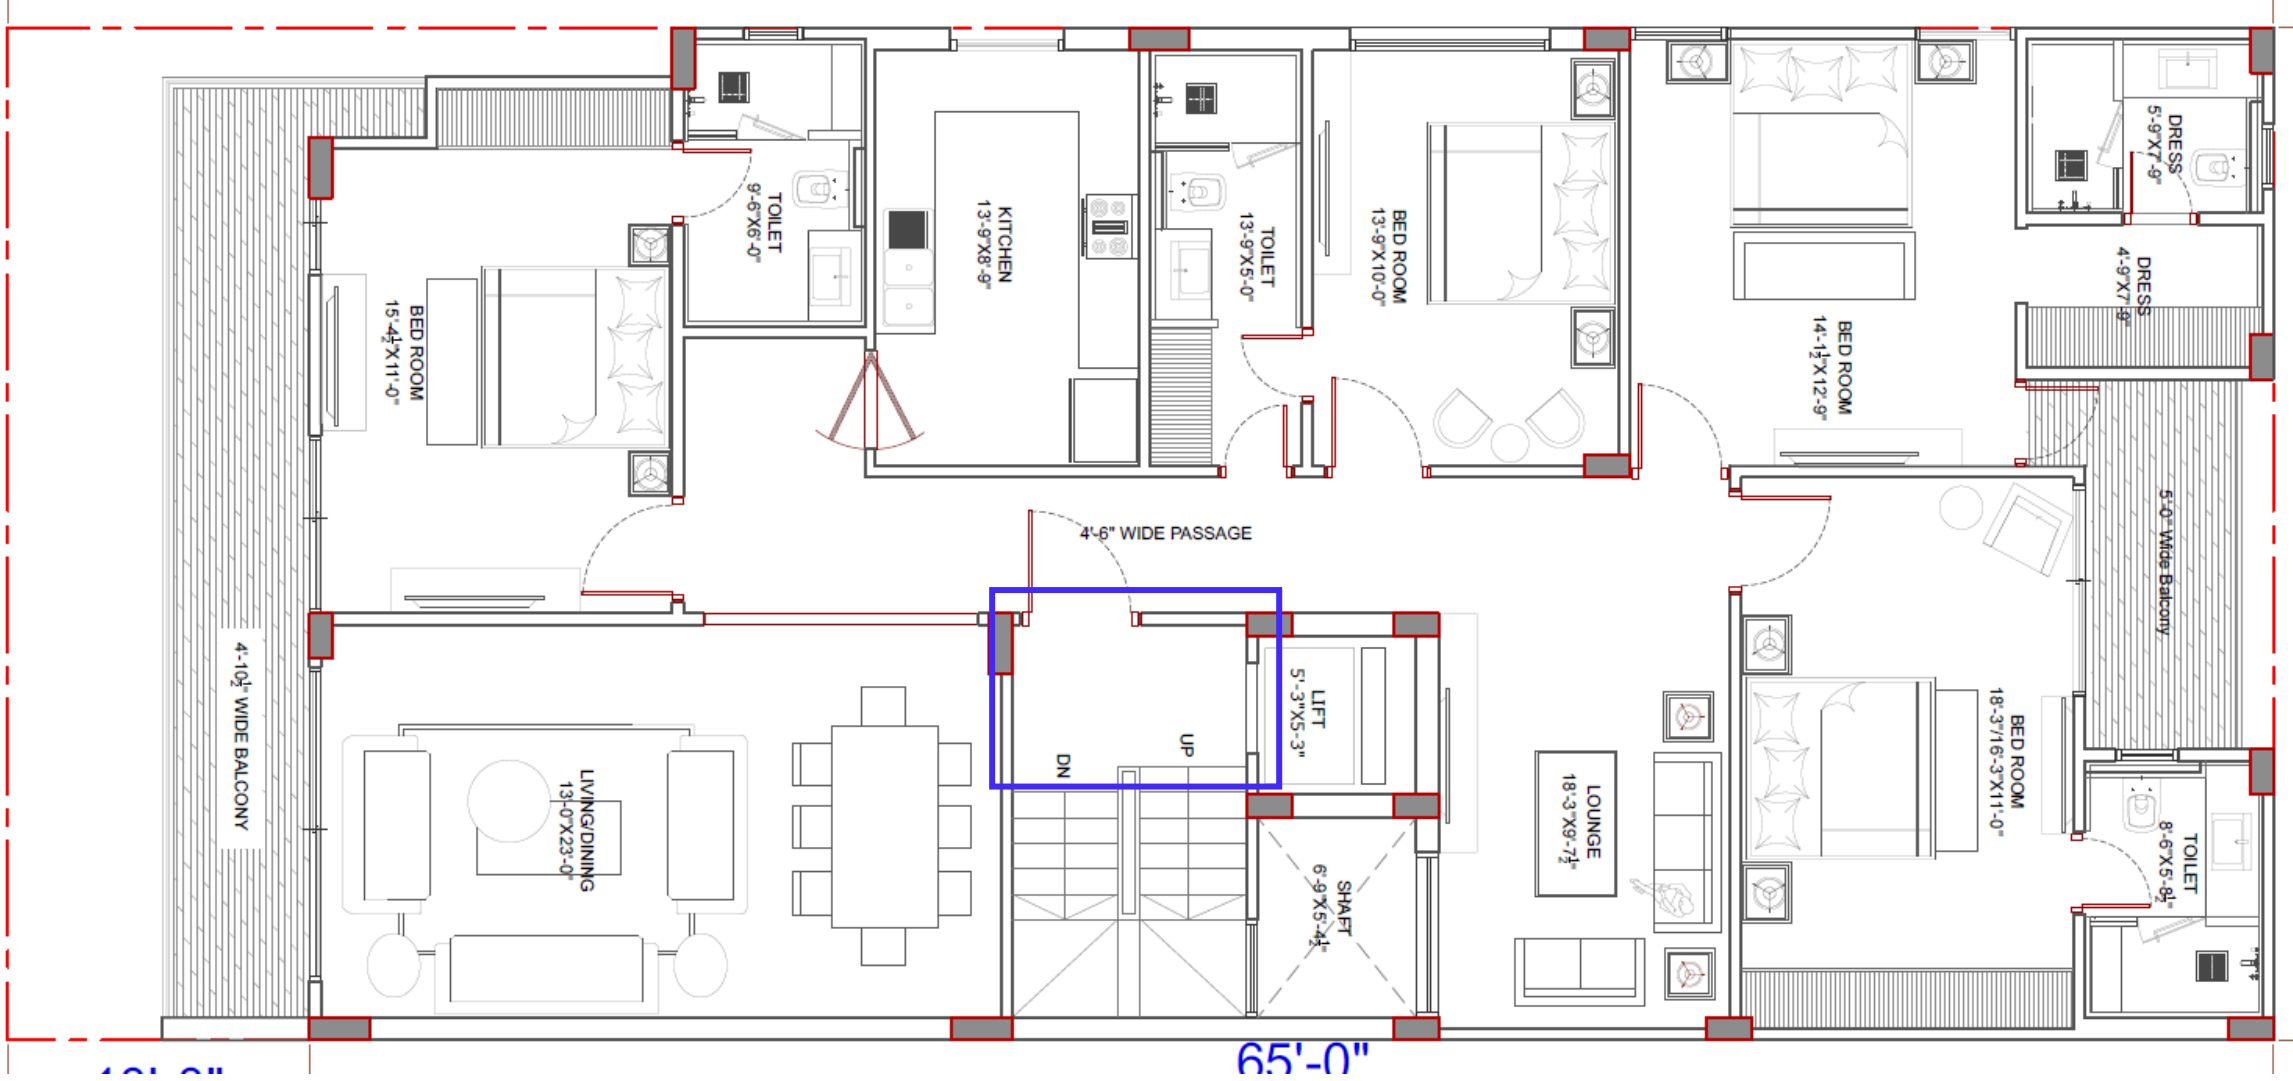

**PRESENTATION
FOR
BUILDER FLOOR PROJECTS
(SAMPLE APARTMENT)**

Date:

TYPICAL FLOOR PLAN

10 1/2'

65'-0"

LIFT LOBBY

**LIFT LOBBY
WALL & FLOOR**

Marvel Calacatta 75x150 Polished

**Single Lever Basin
Mixer**

**Concealed Bath Mixer
Trim Kit**

Spout

**8" Round Overhead Shower
with Arm**

**Wall Hung WC Rimless with
Soft Close Seat Cover
(without Spray Jet)
Size: 520X340X360mm**

Counter Top Basin

**Wall Hung WC Rimless with
Soft Close Seat Cover
(without Spray Jet)
Size: 520X340X360mm**

Counter Top Basin

**Square Handle
Angle Valve**

**Health Faucet With
Tube & Hook**

**Actuator
Flush Plate**

Bottle Trap