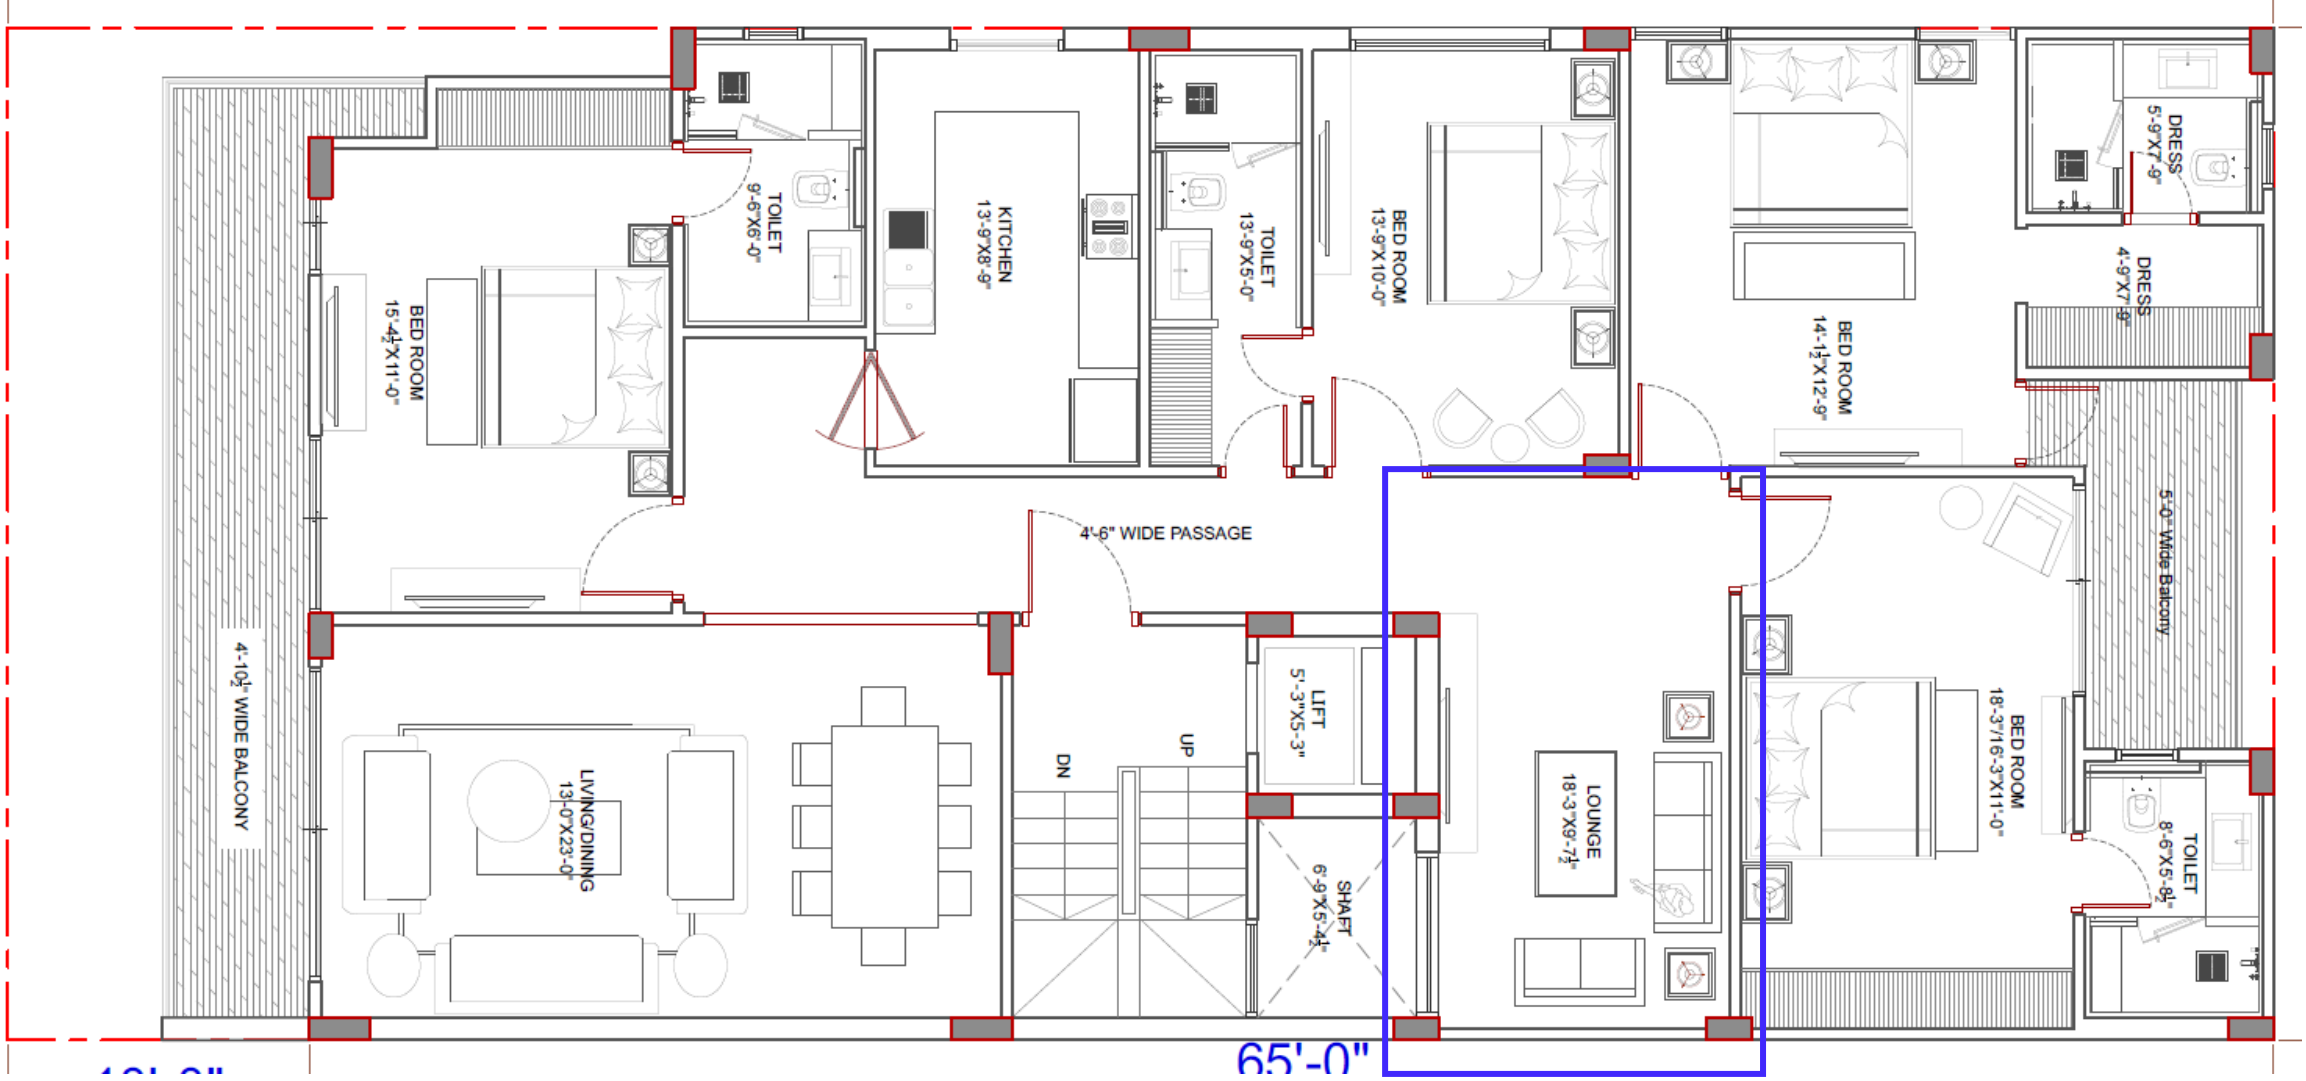

LOUNGE AREA

LOUNGE AREA