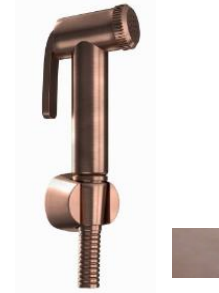

Kone White

Kone Pearl

POWDER TOILET

POWDER TOILET

Marvel Dream Black Atlantis 75x150 Polished

MarvelShine CalacattaDelicato 75x150 Silk

MH Cal. Delicato + MD Black Atlantis Mosaic 30,5x30,5 R

**TYPICAL FLOOR PLAN
POWDER BATHROOM
(OPTION-1)**

Basin Mixer

Counter Top Basin

Angle Valve

Wall Hung WC

Health Faucet

Flush Plate

Colors & Finish

**TYPICAL FLOOR PLAN
POWDER BATHROOM
(OPTION-2)**

Basin Mixer

Counter Top Basin

Angle Valve

Wall Hung WC

Health Faucet

Flush Plate

Colors & Finish

MASTER TOILET