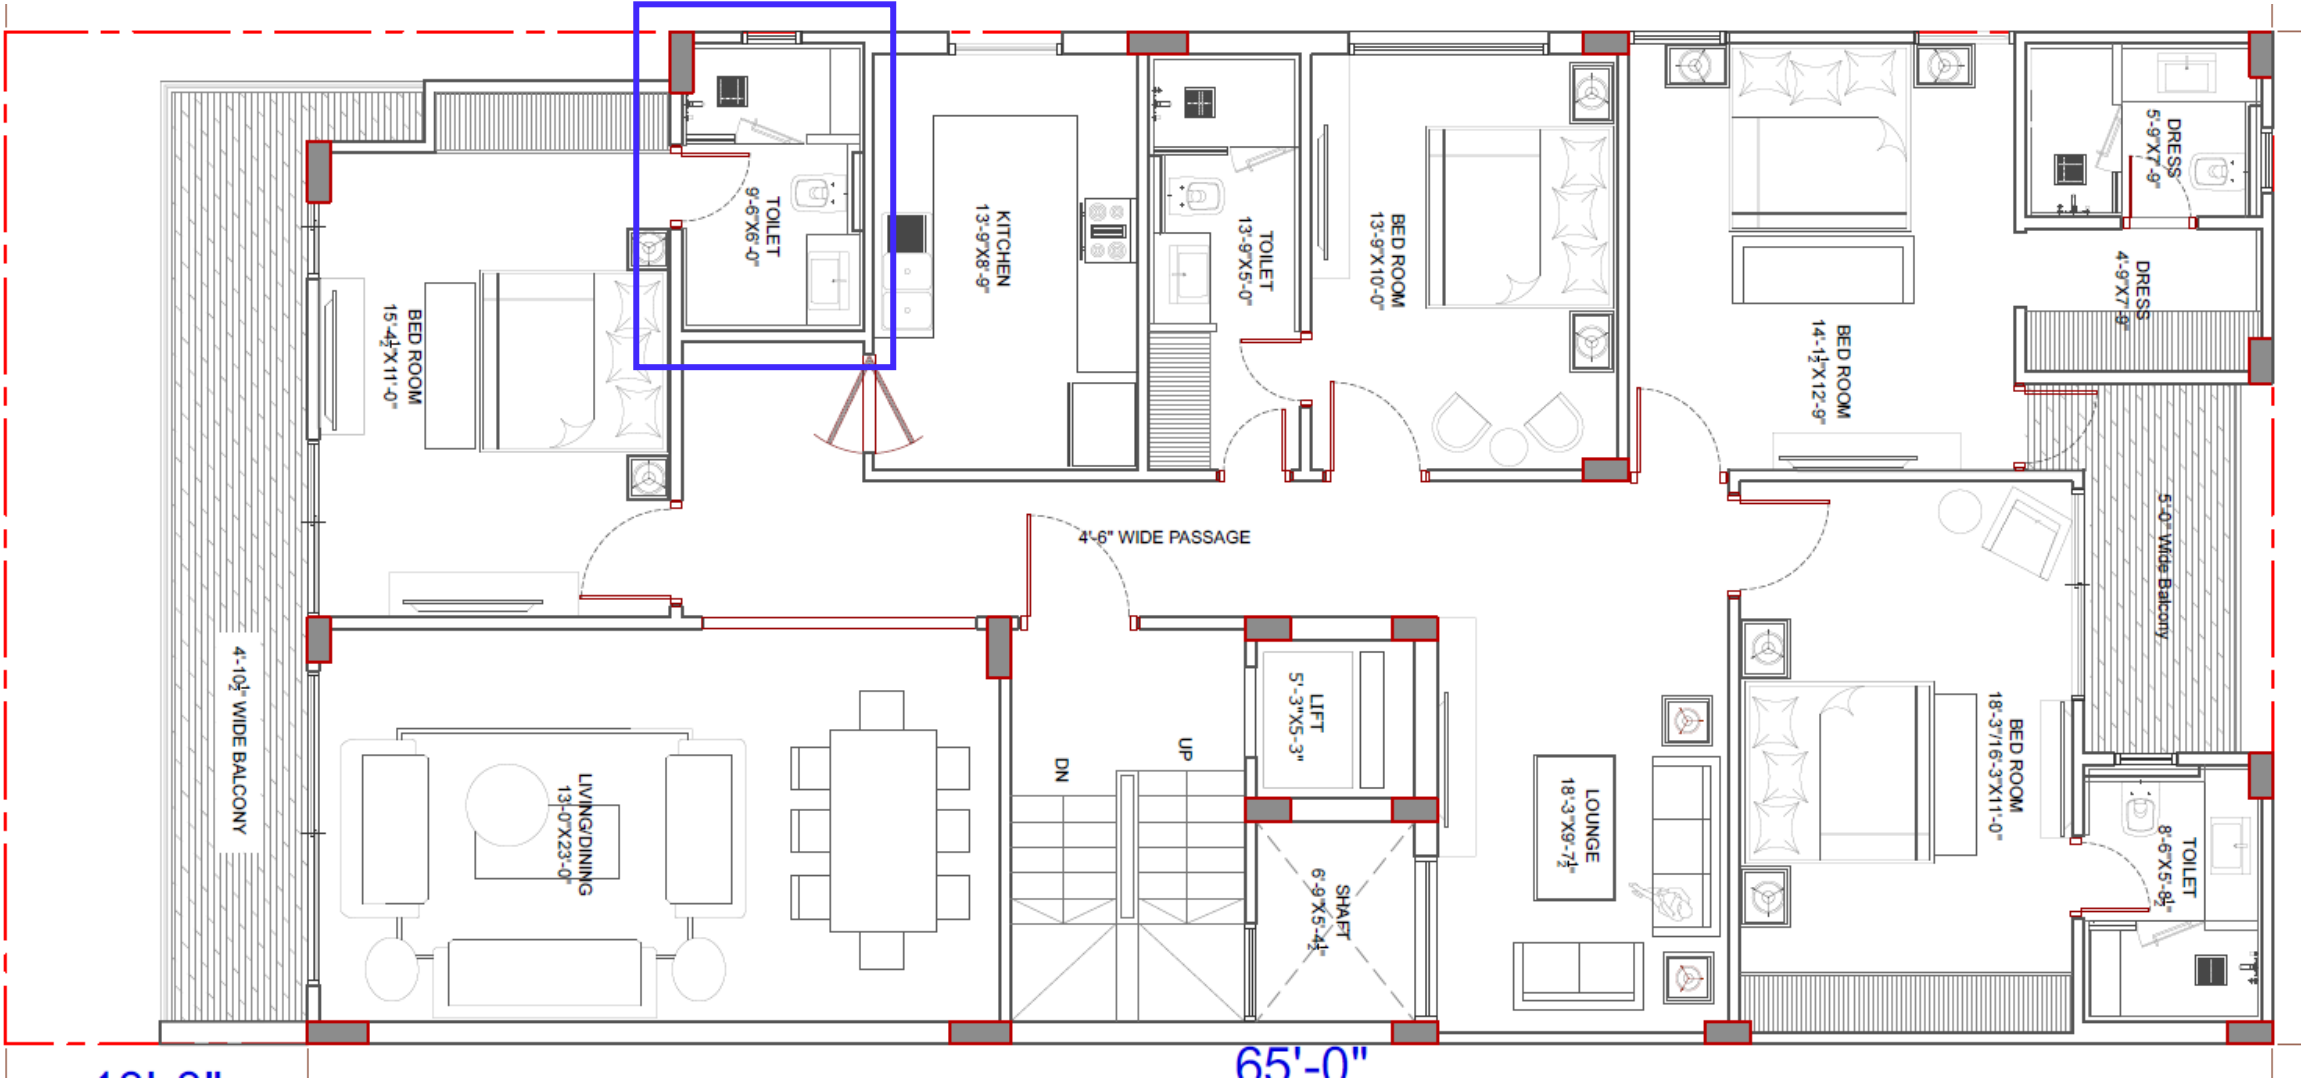

**Single Lever Basin
Mixer**

**Concealed Bath Mixer
Trim Kit**

Spout

**8" Round Overhead Shower
with Arm**

**Wall Hung WC Rimless with
Soft Close Seat Cover
(without Spray Jet)
Size: 520X340X360mm**

Counter Top Basin

**Square Handle
Angle Valve**

**Health Faucet With
Tube & Hook**

**Actuator
Flush Plate**

Bottle Trap

TOILET - 2

TOILET 2

EticPro Rovere Venice Tatami 22,5x90

ARTY Sugar 40x80

3D WALL DESIGN Angle White Matt 40x80 Matt

EticPro Rovere Venice 22,5x90 RT

TYPICAL FLOOR PLAN TOILET - 2

**Single Lever Basin
Mixer**

**Concealed Bath Mixer
Trim Kit**

Spout

**8" Round Overhead Shower
with Arm**

**Wall Hung WC Rimless with
Soft Close Seat Cover
(without Spray Jet)
Size: 520X340X360mm**

Counter Top Basin

**Square Handle
Angle Valve**

**Health Faucet With
Tube & Hook**

**Actuator
Flush Plate**

Bottle Trap