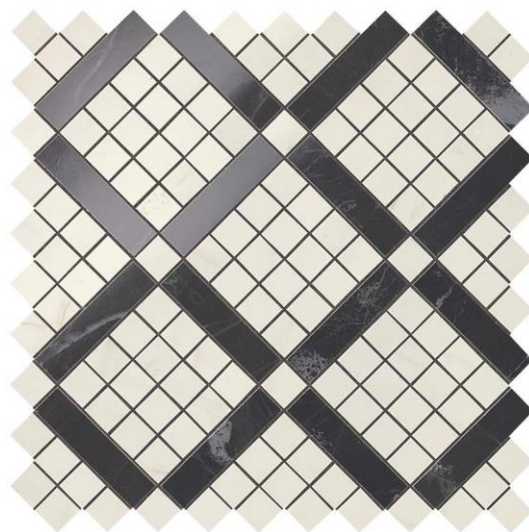

BEDROOM FLOORING

**BEDROOM
FLOORING
OPTIONS**

Marvel Calacatta Extra 75x150 Polished

Marvel Edge Elegant Sable 75x150 Polished

Marvel Edge Gris Supreme 75x150 Polished

Kone White 75x150 Matt

Kone Pearl 75x150 Matt

Kone White

Kone Pearl

POWDER TOILET

POWDER TOILET

Marvel Dream Black Atlantis 75x150 Polished

MarvelShine CalacattaDelicato 75x150 Silk

MH Cal. Delicato + MD Black Atlantis Mosaic 30,5x30,5 R

**TYPICAL FLOOR PLAN
POWDER BATHROOM
(OPTION-1)**