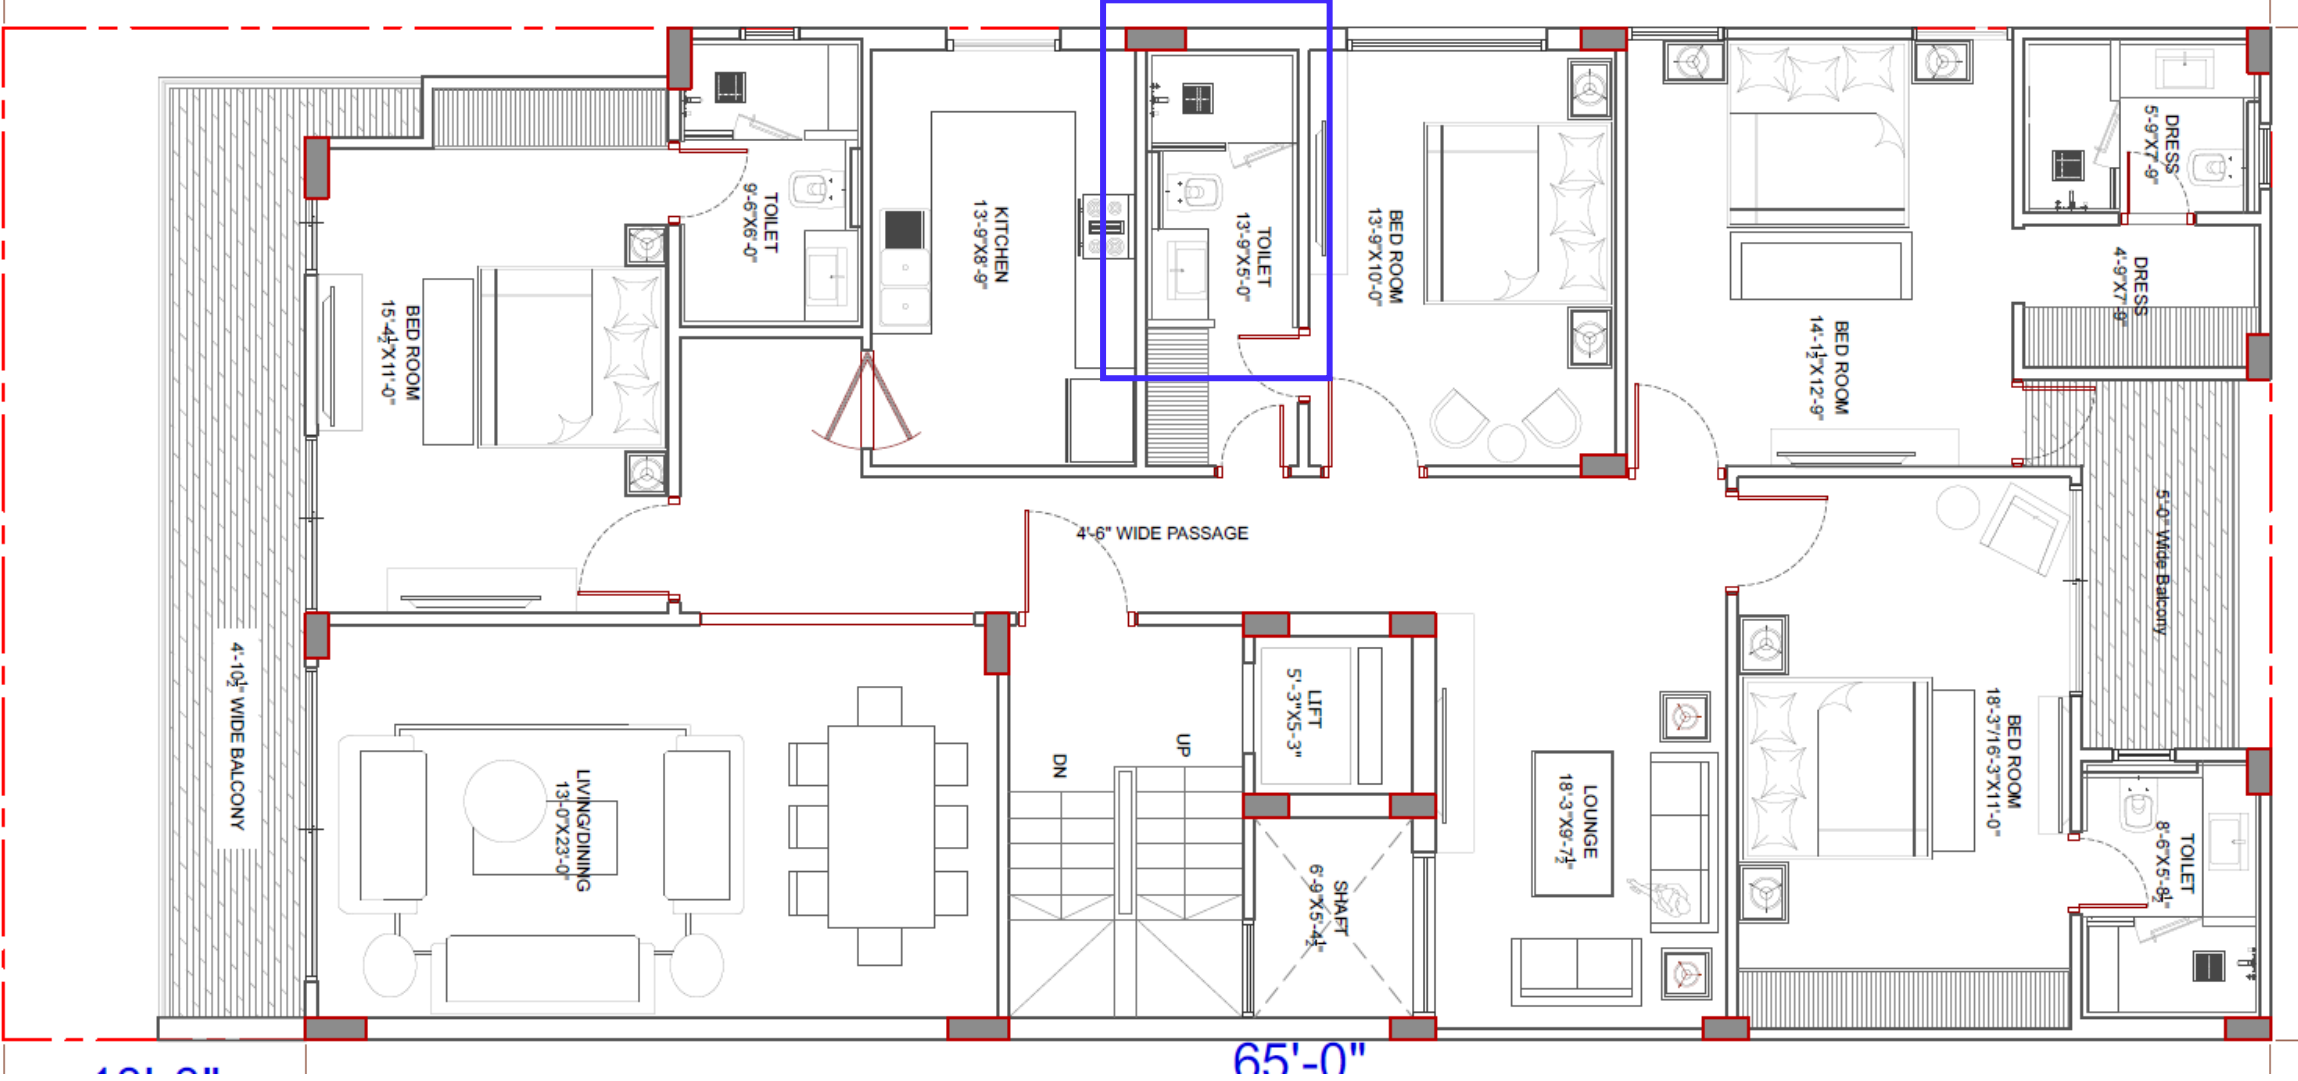

POWDER TOILET