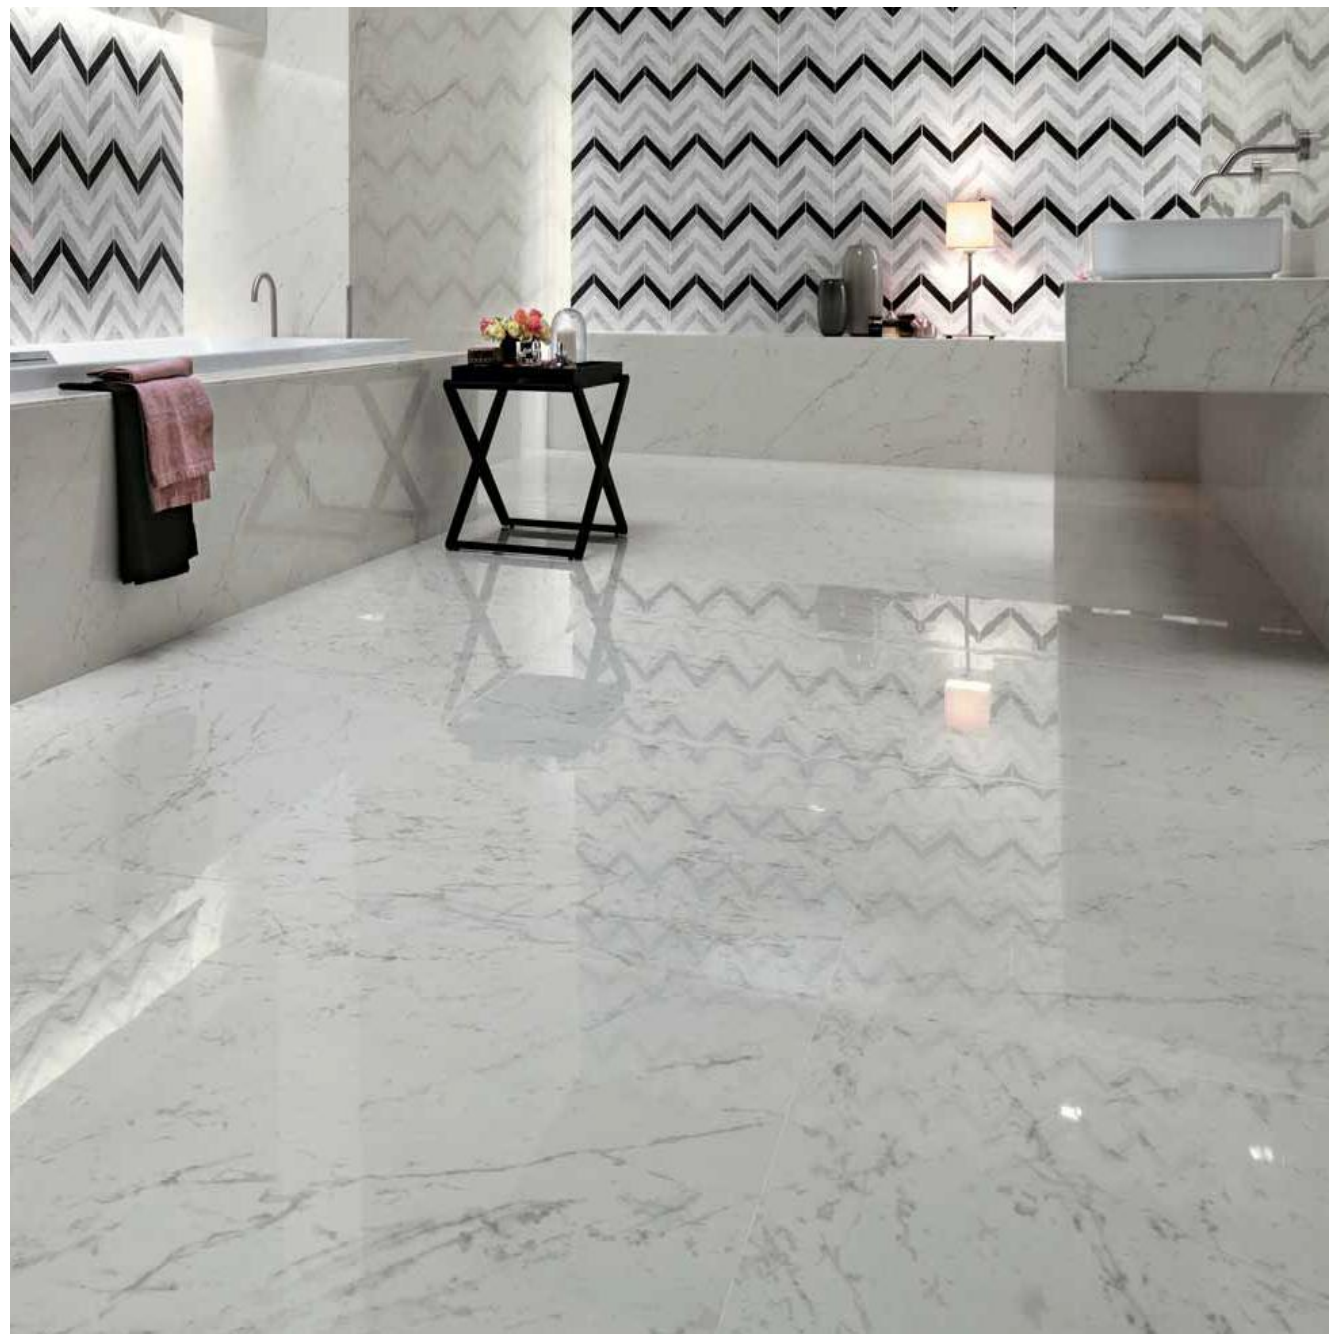

MarvelShine Statuario Supremo

MarvelStone Carrara Pure

LIVING AND DINING AREA

65'-0"

**LIVING
AND
DINING AREA**

Marvel Grey Fleury 75x150 Lappato

Marvel Edge Gris Supreme 75x150 Polished

Marvel Edge Elegant Sable 75x150 Polished