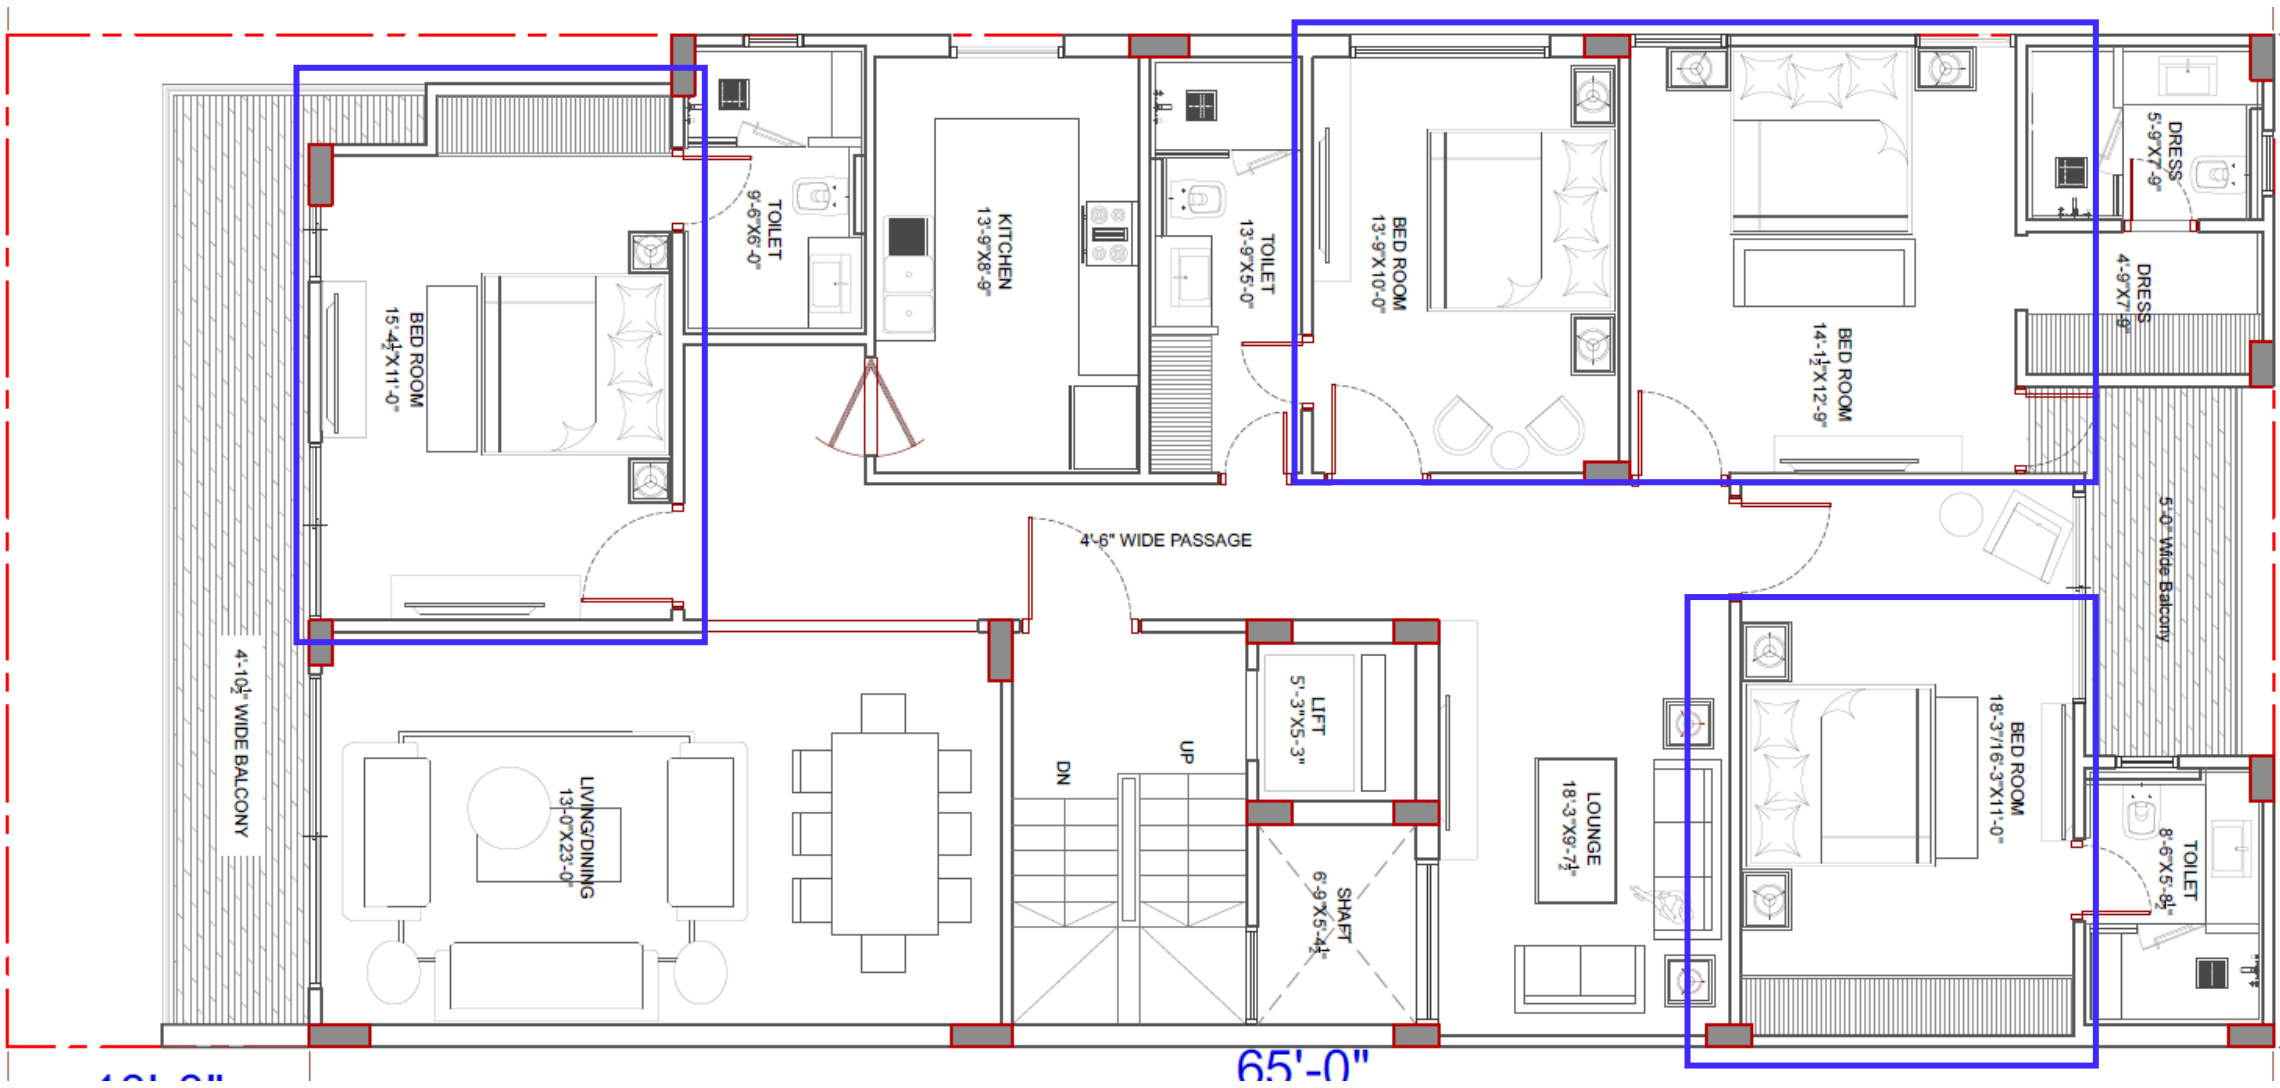

BEDROOM FLOORING