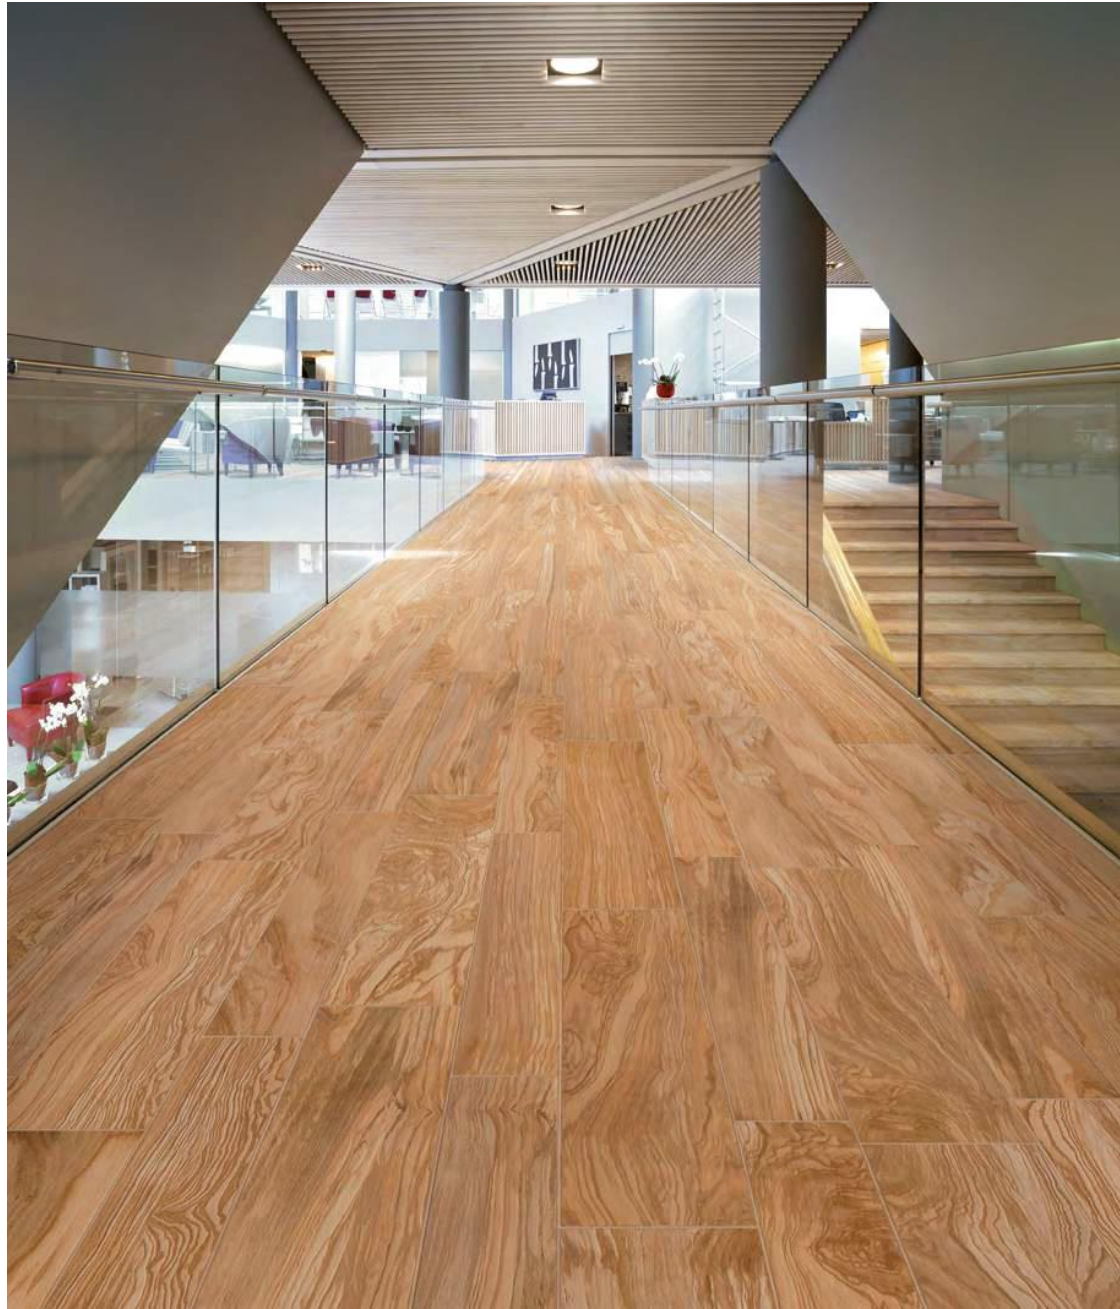

MANSION WEAVE

Etic Noce Antique Herringbone

Etic Ulivo Tatami

Klif Grey 75x150 Matt

Klif White 75x150 Matt

BRAVE Pearl 75x150 Matt

BRAVE Grey 75x150 Matt

Boost Pearl 75x150 Matt