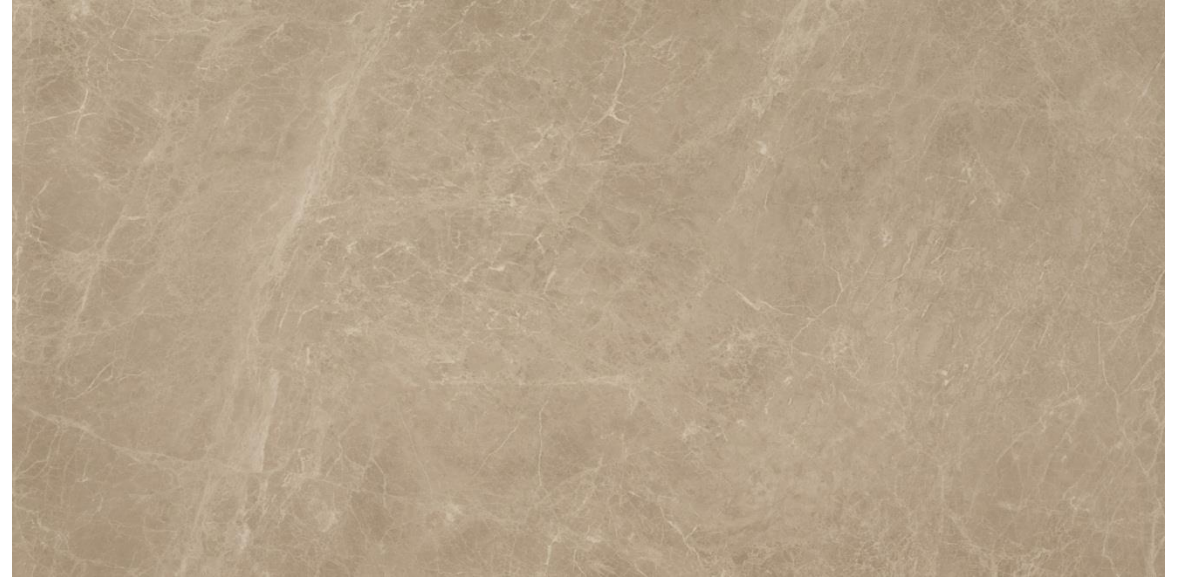

BEDROOM FLOORING

**BEDROOM
FLOORING
OPTIONS**

Marvel Calacatta Extra 75x150 Polished

Marvel Edge Elegant Sable 75x150 Polished

Marvel Edge Gris Supreme 75x150 Polished

Kone White 75x150 Matt

Kone Pearl 75x150 Matt