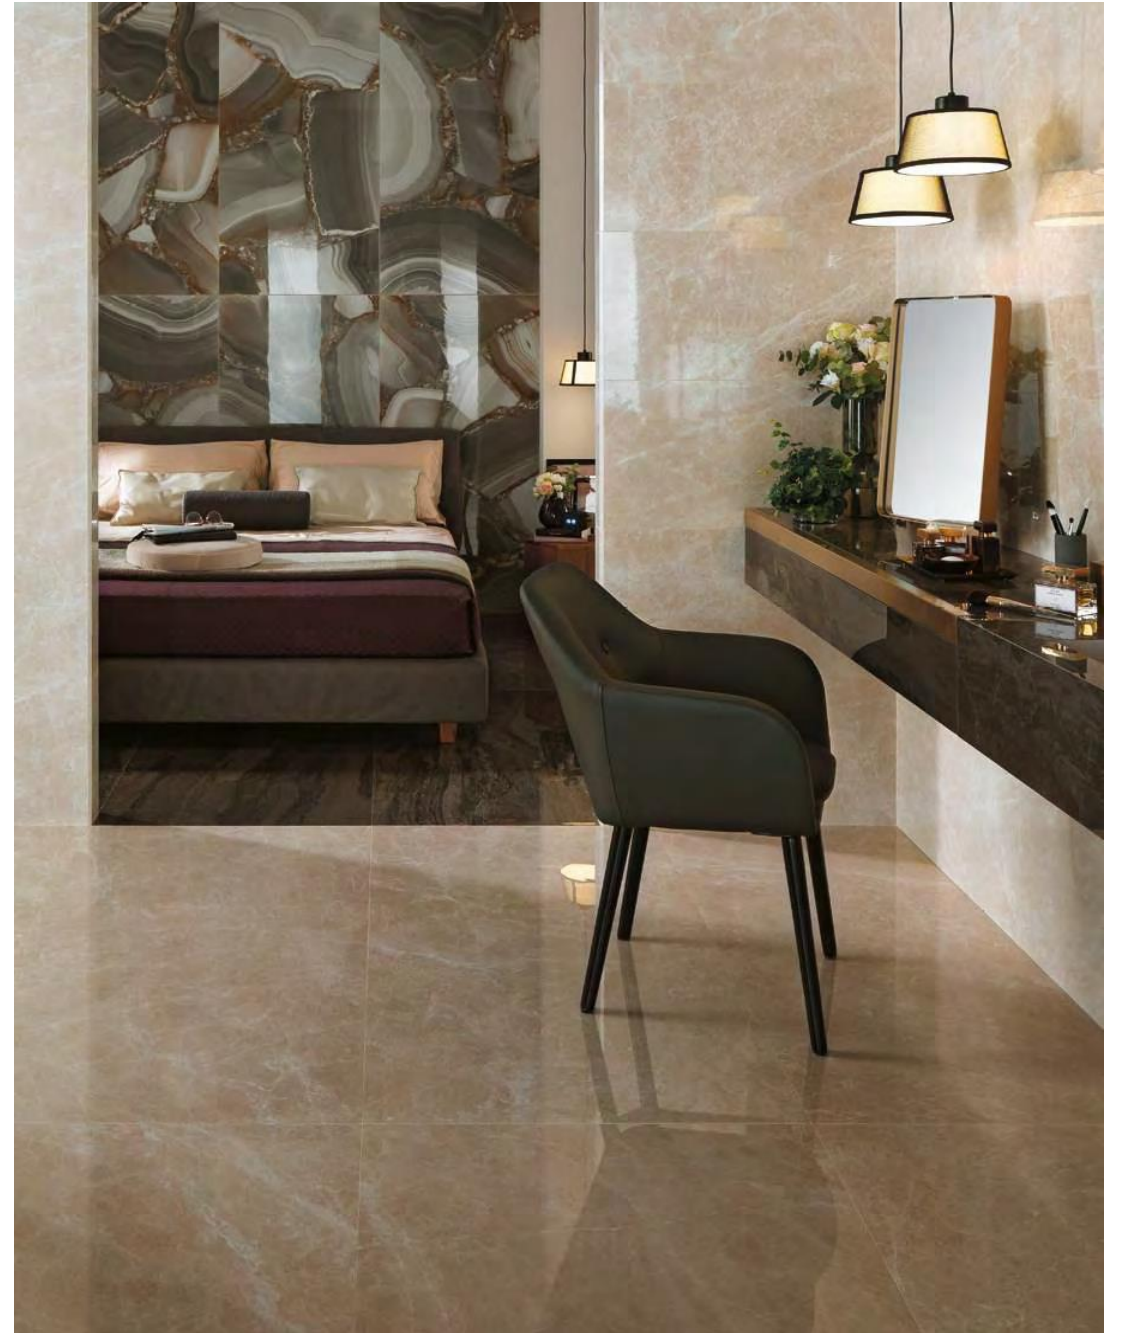

BEDROOM FLOORING

**BEDROOM
FLOORING
OPTIONS**

Marvel Calacatta Extra 75x150 Polished

Marvel Edge Elegant Sable 75x150 Polished

Marvel Edge Gris Supreme 75x150 Polished

Kone White 75x150 Matt

Kone Pearl 75x150 Matt