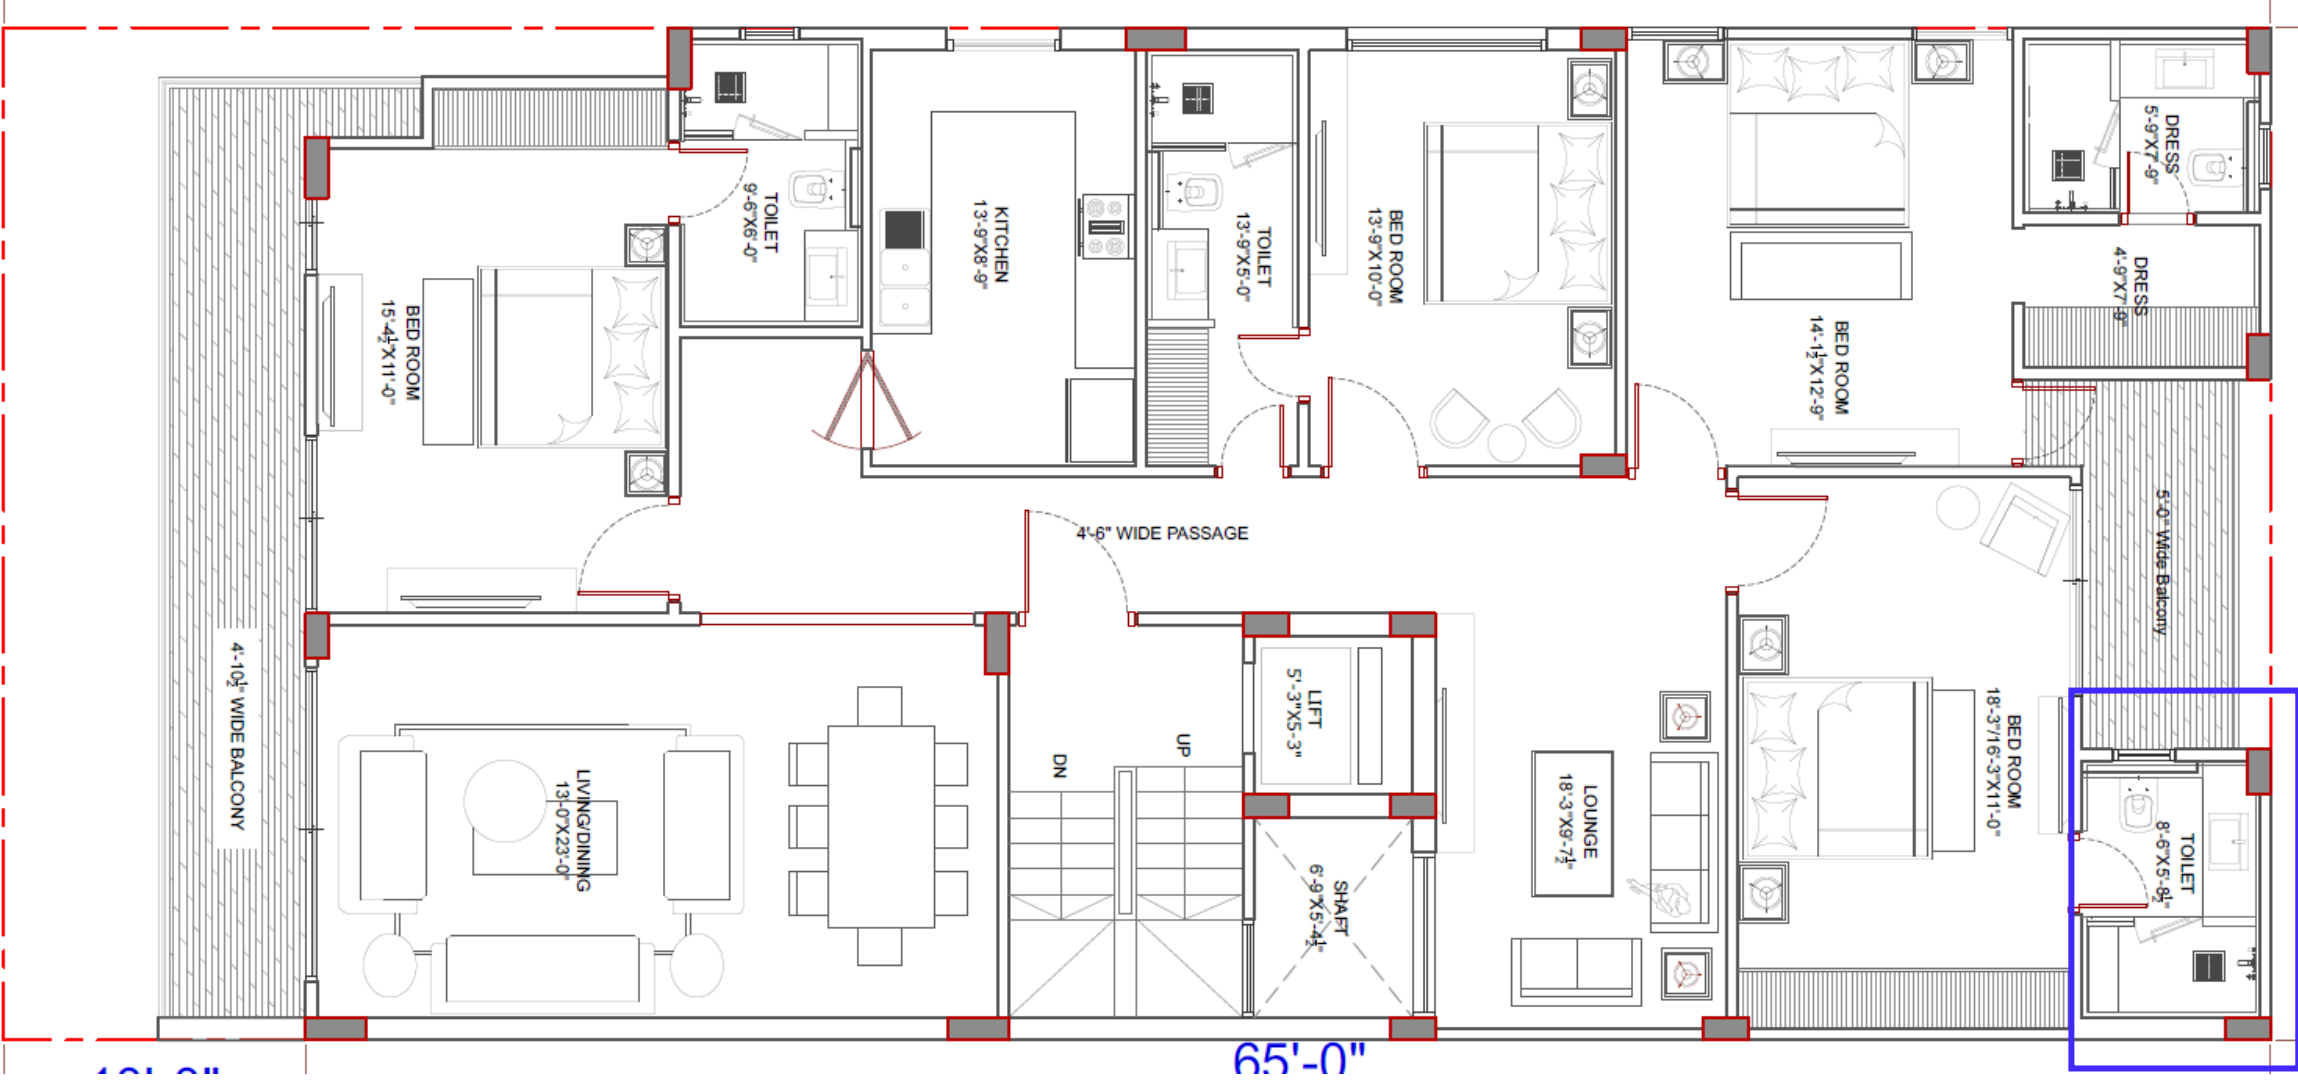

Basin Mixer

Counter Top Basin

Angle Valve

Wall Hung WC

Health Faucet

Flush Plate

Colors & Finish

MASTER TOILET

**Single Lever Basin
Mixer**

**Concealed Bath Mixer
Trim Kit**

Spout

**8" Round Overhead Shower
with Arm**

**Wall Hung WC Rimless with
Soft Close Seat Cover
(without Spray Jet)
Size: 520X340X360mm**

Counter Top Basin