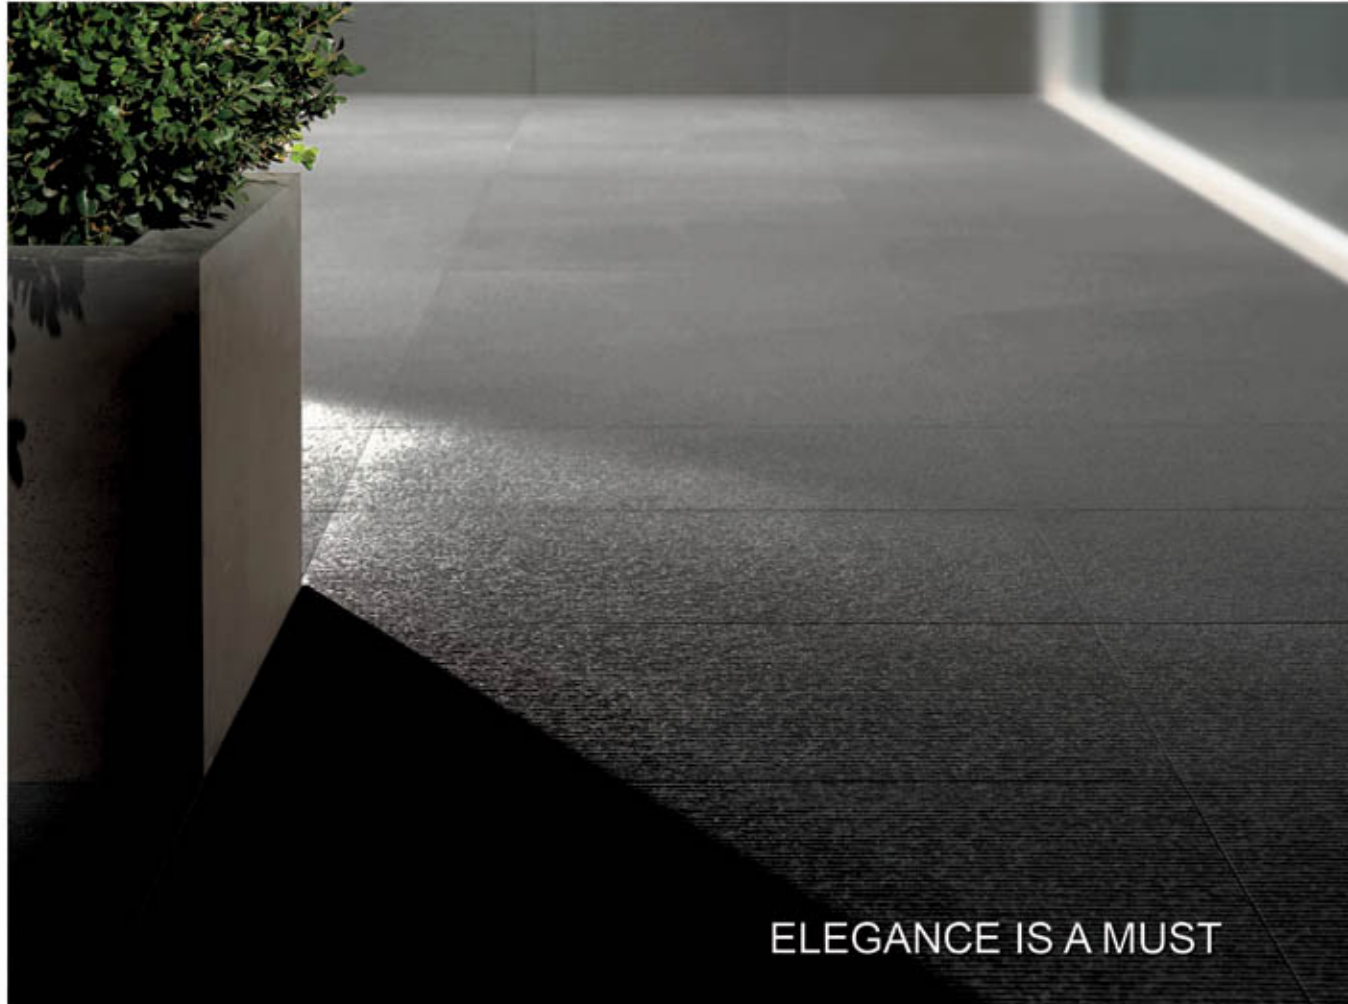

atlas concorde

STUDIO

atlas concorde

Studio Silver Inserto Linea
12"x 24"

Studio Silver Zigrinato
12"x 24"

Studio Silver Diagonal
24"x 24"

Studio Silver
24"x 24"

Concepts Wall & Floor