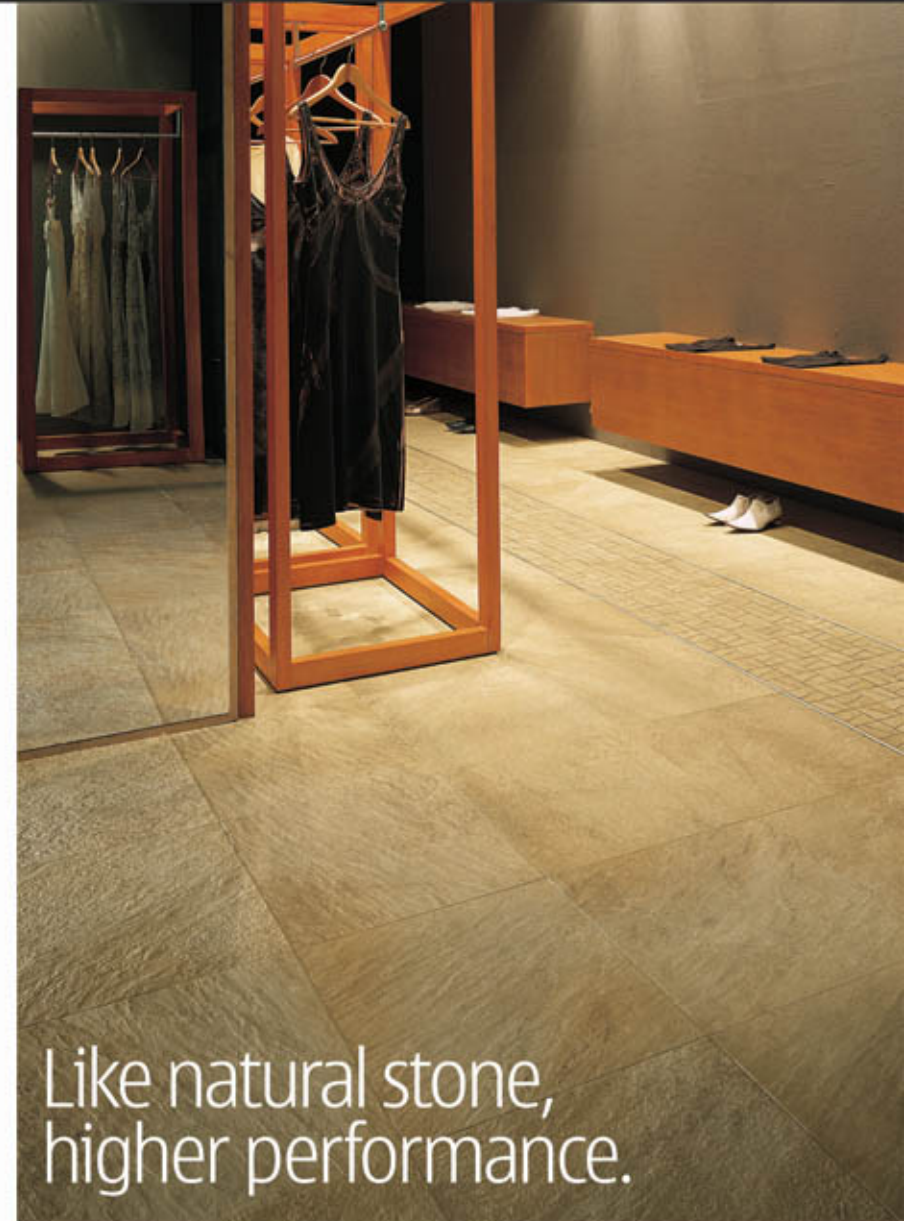

atlas concorde

EXTREMA

atlas concorde

Concepts Floor

INTENSE BEAUTY

EXTREMA

RECREATE NATURAL
STONE TO PERFECTION

EXTREMA RAFTING MOSAIC 12" X 12"

EXTREMA TREKKING MOSAIC 12" X 12"

EXTREMA RAFTING 12" X 24"

EXTREMA TREKKING 12" X 24"

Like natural stone,
higher performance.

Marketed By
Hydrobaths
BUILDING A BETTER BATH