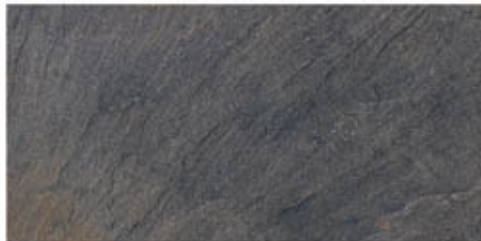

atlas concorde

EXTREMA

atlas concorde

Concepts Floor

INTENSE BEAUTY

EXTREMA

RECREATE NATURAL
STONE TO PERFECTION

EXTREMA RAFTING MOSAIC 12" X 12"

EXTREMA TREKKING MOSAIC 12" X 12"

EXTREMA RAFTING 12" X 24"

EXTREMA TREKKING 12" X 24"

Like natural stone,
higher performance.

Marketed By
Hydrobaths
BUILDING A BETTER BATH